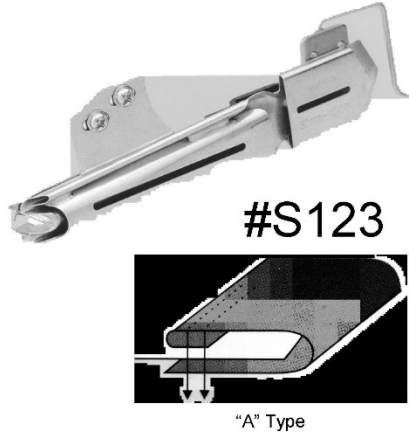

Collarette Binders

For Union Special Classes: 52700, 52800, 57700 * Pegasus Class: W-61
 Yamato Classes: DV-203 & 1203 and DW303 & 1303
 Kansai Special Classes: DVK-1701F, DWK-1802K, etc.

#S123 = "A" type = clean finish top/raw edge bottom * #S123B = "B" type = clean finish on top & bottom
 #S124 = "A" type = clean finish top/raw edge bottom * #S124B = "B" type = clean finish on top & bottom

CHOOSE THE TYPE YOU NEED (S123 or S124)

"A" TYPE			"B" TYPE		
Mico #	Tape Size	Finished Size	Mico #	Tape Size	Finished Size
S12?-1	1" - 25mm	5/16" - 8mm	S12?B-1	1" - 25mm	1/4" - 6mm
S12?-1 1/8	1 1/8" - 30mm	3/8" - 10mm	S12?B-1 1/8	1 1/8" - 30mm	5/16" - 8mm
S12?-1 1/4	1 1/4" - 32mm	7/16" - 12mm	S12?B-1 3/8	1 3/8" - 35mm	3/8" - 10mm
S12?-1 3/8	1 3/8" - 35mm	1/2" - 13mm	S12?B-1 1/2	1 1/2" - 40mm	7/16" - 12mm
S12?-1 1/2	1 1/2" - 40mm	5/8" - 16mm	S12?B-1 3/4	1 3/4" - 45mm	9/16" - 14mm
S12?-1 3/4	1 3/4" - 45mm	11/16" - 18mm	S12?B-2	2" - 50mm	5/8" - 16mm
S12?-2	2" - 50mm	13/16" - 20mm	S12?B-2 1/4	2 1/4" - 55mm	11/16" - 18mm
S12?-2 1/4	2 1/4" - 55mm	7/8" - 22mm	S12?B-2 3/4	2 3/4" - 70mm	1" - 25mm

Please choose S123 or S124 where you see the "?".

Then, order the size you need.

NOTE

The most accurate measurement for most attachments is to use millimeters (mm) for

KENNEDYSEWING.COM

KENNEDY SEWING AND CUTTING SUPPLY, LLC