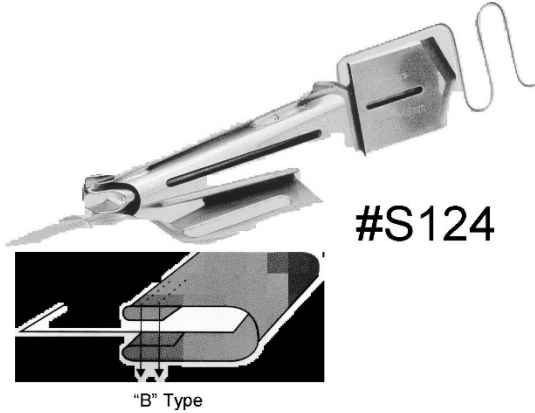

Collarette Binders

For Union Special Classes: 52700, 52800, 57700 * Pegasus Class: W-61
 Yamato Classes: DV-203 & 1203 and DW303 & 1303
 Kansai Special Classes: DVK-1701F, DWK-1802K, etc.

#S123 = "A" type = clean finish top/raw edge bottom * #S123B = "B" type = clean finish on top & bottom
 #S124 = "A" type = clean finish top/raw edge bottom * #S124B = "B" type = clean finish on top & bottom

CHOOSE THE TYPE YOU NEED (S123 or S124)

"A" TYPE			"B" TYPE		
Mico #	Tape Size	Finished Size	Mico #	Tape Size	Finished Size
S12?-1	1" - 25mm	5/16" - 8mm	S12?B-1	1" - 25mm	1/4" - 6mm
S12?-1 1/8	1 1/8" - 30mm	3/8" - 10mm	S12?B-1 1/8	1 1/8" - 30mm	5/16" - 8mm
S12?-1 1/4	1 1/4" - 32mm	7/16" - 12mm	S12?B-1 3/8	1 3/8" - 35mm	3/8" - 10mm
S12?-1 3/8	1 3/8" - 35mm	1/2" - 13mm	S12?B-1 1/2	1 1/2" - 40mm	7/16" - 12mm
S12?-1 1/2	1 1/2" - 40mm	5/8" - 16mm	S12?B-1 3/4	1 3/4" - 45mm	9/16" - 14mm
S12?-1 3/4	1 3/4" - 45mm	11/16" - 18mm	S12?B-2	2" - 50mm	5/8" - 16mm
S12?-2	2" - 50mm	13/16" - 20mm	S12?B-2 1/4	2 1/4" - 55mm	11/16" - 18mm
S12?-2 1/4	2 1/4" - 55mm	7/8" - 22mm	S12?B-2 3/4	2 3/4" - 70mm	1" - 25mm

Please choose S123 or S124 where you see the "?".

Then, order the size you need.

NOTE

The most accurate measurement for most attachments is to use millimeters (mm) for

KENNEDYSEWING.COM

KENNEDY SEWING AND CUTTING SUPPLY, LLC