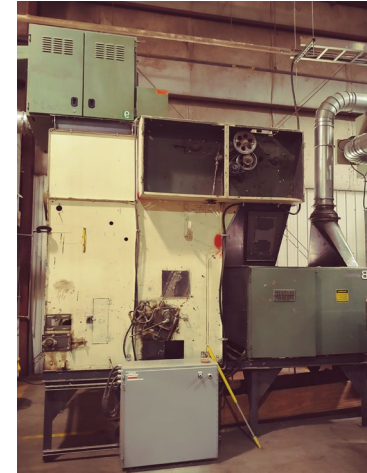

Pilot Decortication Line - Louisville, KY

Pierret Robot – Bale Opener

- Pierret CT60 – Straw guillotine cutter
- Magnet

- Fiber Controls Hopper Feeder
- Hergeth (coarse) opener/picker
- Truetzschler LVSA Condenser
- VFD Controls

- Fiber Controls Step Cleaner
- Truetzschler LVSA Condenser
- VFD Controls

- Truetzschler CXL Cleaner
- Truetzschler LVSA Condenser
- Feeder

- Truetzschler RST Cleaner
- Truetzschler LVSA Condenser
- Feeder

- Truetzschler fine opener w/feeder
- Truetzschler LVSA Condenser
- VFD Controls

- Shop built hurd conveyor
- Pick-up pan
- Blower

Delorco Villiani Willow
(Duvex/Hurd Cleaner)

Rotex single deck sieve

Cyclone/supper sack filler

- Holingsworth horizontal fiber bale press
- Delorco Villiani condenser

Baghouse (6,000 cfm)

Jiangu Muyang 50hp Hammermill

Pierret N40 guillotine cutter