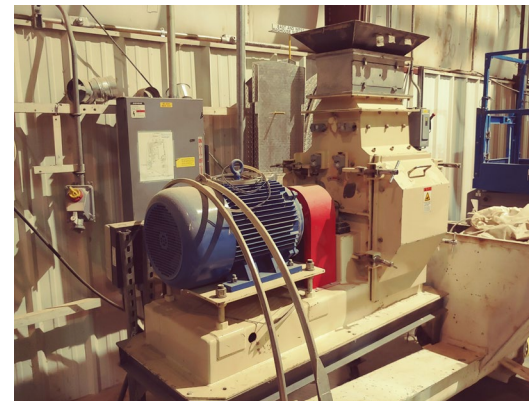

Pilot Decortication Line - Louisville, KY

Pierret Robot – Bale Opener

- Pierret CT60 – Straw guillotine cutter
- Magnet

- Fiber Controls Hopper Feeder
- Hergeth (coarse) opener/picker
- Truetzschler LVSA Condenser
- VFD Controls

- Truetzschler fine opener w/feeder
- Truetzschler LVSA Condenser
- VFD Controls

- Shop built hurd conveyor
- Pick-up pan
- Blower

Delorco Villiani Willow
(Duvex/Hurd Cleaner)

Rotex single deck sieve

Cyclone/supper sack filler

- Holingsworth horizontal fiber bale press
- Delorco Villiani condenser

Baghouse (6,000 cfm)

Jiangu Muyang 50hp Hammermill

Pierret N40 guillotine cutter