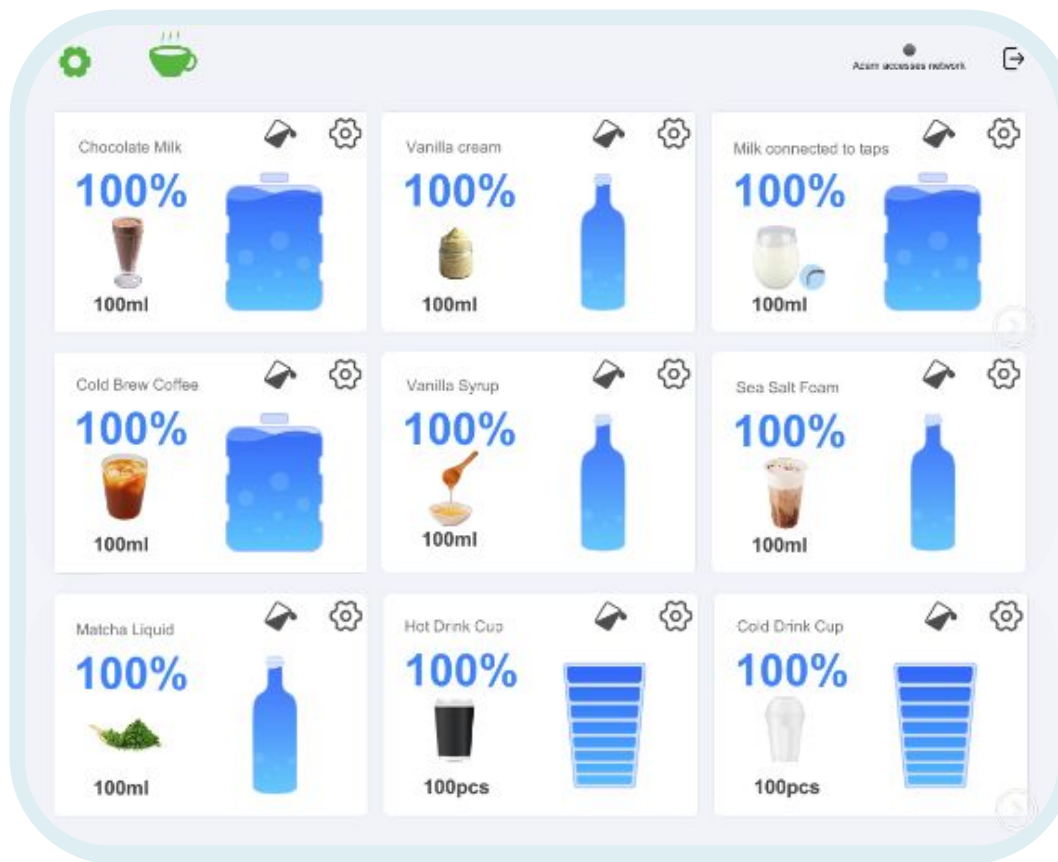

# Management UI: Supply Levels