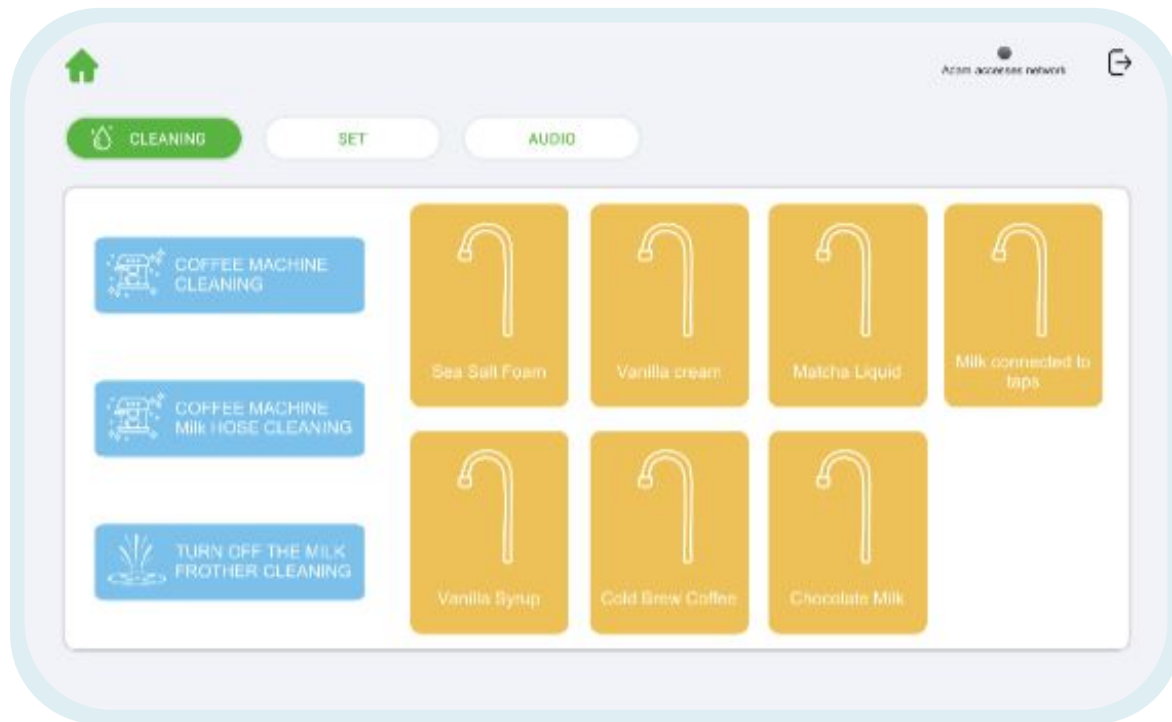

Management UI: Cleaning System