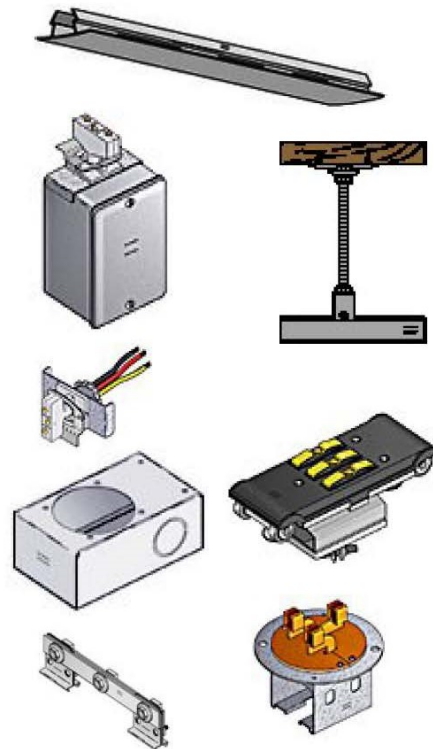

Electro-Rail & Feedrail

**We carry a complete line of
Electro-Rail/Feedrail.
Ask about items not listed here.**

All ElectroRail orders are FOB New Jersey or St. Louis unless specially approved.

KENNEDYSEWING.COM

KENNEDY SEWING AND CUTTING SUPPLY, LLC

Phone: 864-921-4924

Email: kevin@kennedysewing.com